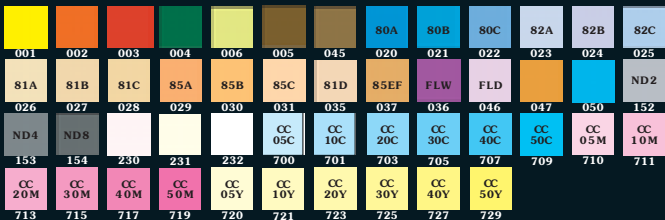

THE COKIN CREATIVE FILTER COLLECTION

COLOUR

1

COLORÉS